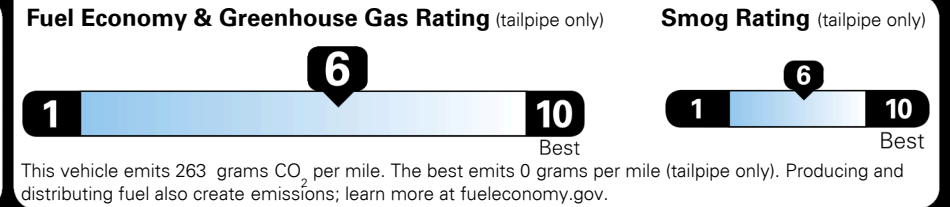

Actual results will vary for many reasons, including driving conditions and how you drive and maintain your vehicle. The average new vehicle gets 29 MPG and costs $8,500 to fuel over 5 years. Cost estimates are based on 15,000 miles per year at $ 3.30 per gallon. MPGe is miles per gasoline gallon equivalent. Vehicle emissions are a significant cause of climate change and smog.

fuel economy.gov

Calculate personalized estimates and compare vehicles

Manufacturer's suggested retail price includes manufacturer's recommended pre-delivery service. Gasoline license and title fees state and local taxes and dealer installed options and accessories are not included in the manufacturer's suggested retail price. This label has been affixed to this vehicle by Hyundai Motor America, pursuant to the requirements of 15 U.S.C. 1231 et seq. which prohibits its removal or alteration prior to delivery to the ultimate purchaser.

PARTS CONTENT INFORMATION FOR VEHICLE IN THIS CARLINE:
U.S./CANADIAN PARTS CONTENT: 0 %
MAJOR SOURCES OF FOREIGN PARTS CONTENT: KOREA: 90 %

Note: Parts content does not include final assembly, distribution, or other non-parts costs.
FOR THIS VEHICLE:
FINAL ASSEMBLY POINT: ULSAN, KOREA
COUNTRY OF ORIGIN:
ENGINE: KOREA
TRANSMISSION: KOREA

27 A 0376HTARAG

VIN: KMHLM4DG8TU160684