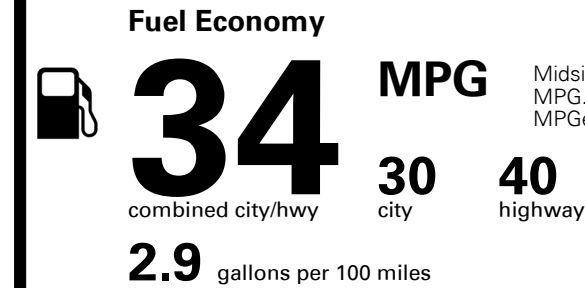

Proudly Supporting Hyundai Hope on Wheels and the Fight Against Pediatric Cancer Since 1998

EPA DOT Fuel Economy and Environment

Gasoline Vehicle

Midsized Cars range from 15 to 137 MPG. The best vehicle rates 146 MPGe.