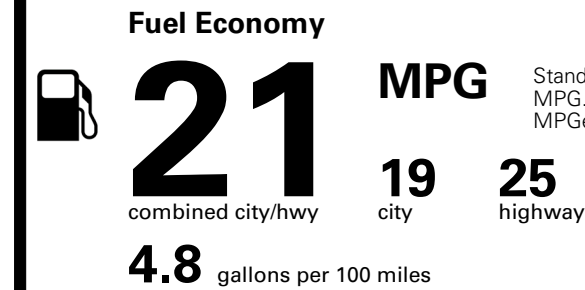

Inland Freight & Handling : \$1,600.00
Total Price : \$44,530.00

Proudly Supporting Hyundai Hope On Wheels and the Fight Against Pediatric Cancer Since 1998.

EPA DOT Fuel Economy and Environment

Gasoline Vehicle

Standard SUVs range from 12 to 115 MPG. The best vehicle rates 146 MPGe.

You spend \$3,250
 more in fuel costs over 5 years compared to the average new vehicle.

Annual fuel cost \$2,350

Fuel Economy & Greenhouse Gas Rating (tailpipe only)