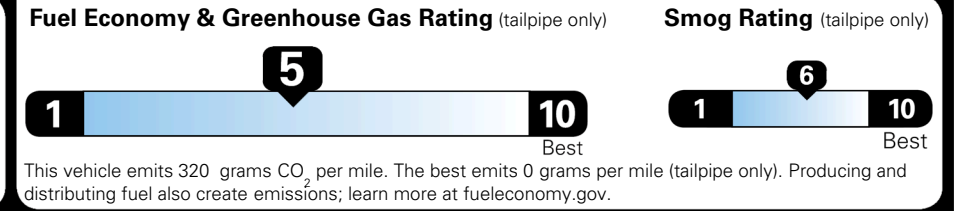

COMFORT & CONVENIENCE

- Proximity Key w/ Push Button Start
- Smart Cruise Control
- Dual Automatic Temperature Control & Rear Air Vents
- Ambient Lighting
- H-Tex® Trimmed Seating Surfaces
- Power Driver's Seat w/ Lumbar Support
- Heated Front Seats
- Leather-Wrapped Steering Wheel
- Front & Rear USB Ports
- Rear Center Folding Armrest w/ Dual Cupholders
- Tire Mobility Kit (in lieu of spare tire)

MULTIMEDIA & CONNECTIVITY

- 12.3" Display Audio w/ AM/FM/HD Radio®
- Wireless Android Auto™ & Apple CarPlay®
- Wireless Phone Charger
- SiriusXM® Radio (w/ 90-Day trial subscription); not available in AK & HI
- Bluetooth® All-Inclusive Connected Services (enrollment required)

Full Tank of Fuel

Manufacturer's Suggested Retail Price: **$28,425.00**

ADDED FEATURES:

*Carpeted Floor Mats	$240.00
*Cargo Cover	$205.00
*Door Sill Plate	$195.00
*Cargo Tray	$130.00
*Cargo Net	$60.00
*First Aid Kit	$45.00

Inland Freight & Handling : $1,600.00
Total Price : $30,900.00

Proudly Supporting Hyundai Hope On Wheels and the Fight Against Pediatric Cancer Since 1998.

EPA DOT Fuel Economy and Environment

Gasoline Vehicle

Fuel Economy

28 MPG
combined city/hwy

26 city   31 highway

3.6 gallons per 100 miles

Small SUVs range from 14 to 125 MPG. The best vehicle rates 146 MPGe.

You spend $250
more in fuel costs over 5 years compared to the average new vehicle.

Annual fuel cost $1,750

Actual results will vary for many reasons, including driving conditions and how you drive and maintain your vehicle. The average new vehicle gets 29 MPG and costs $8,500 to fuel over 5 years. Cost estimates are based on 15,000 miles per year at $ 3.30 per gallon. MPGe is miles per gasoline gallon equivalent. Vehicle emissions are a significant cause of climate change and smog.

fueleconomy.gov

Calculate personalized estimates and compare vehicles

Manufacturer's suggested retail price includes manufacturer's recommended pre-delivery service. Gasoline license and title fees state and local taxes and dealer installed options and accessories are not included in the manufacturer's suggested retail price. This label has been affixed to this vehicle by Hyundai Motor America, pursuant to the requirements of 15 U.S.C. 1231 et seq. which prohibits its removal or alteration prior to delivery to the ultimate purchaser.

PARTS CONTENT INFORMATION FOR VEHICLE IN THIS CARLINE:
U.S./CANADIAN PARTS CONTENT: 2 %
MAJOR SOURCES OF FOREIGN PARTS CONTENT: KOREA: 90 %

Note: Parts content does not include final assembly, distribution, or other non-parts costs.

FOR THIS VEHICLE:
FINAL ASSEMBLY POINT: ULSAN, KOREA
COUNTRY OF ORIGIN:
ENGINE: KOREA
TRANSMISSION: KOREA